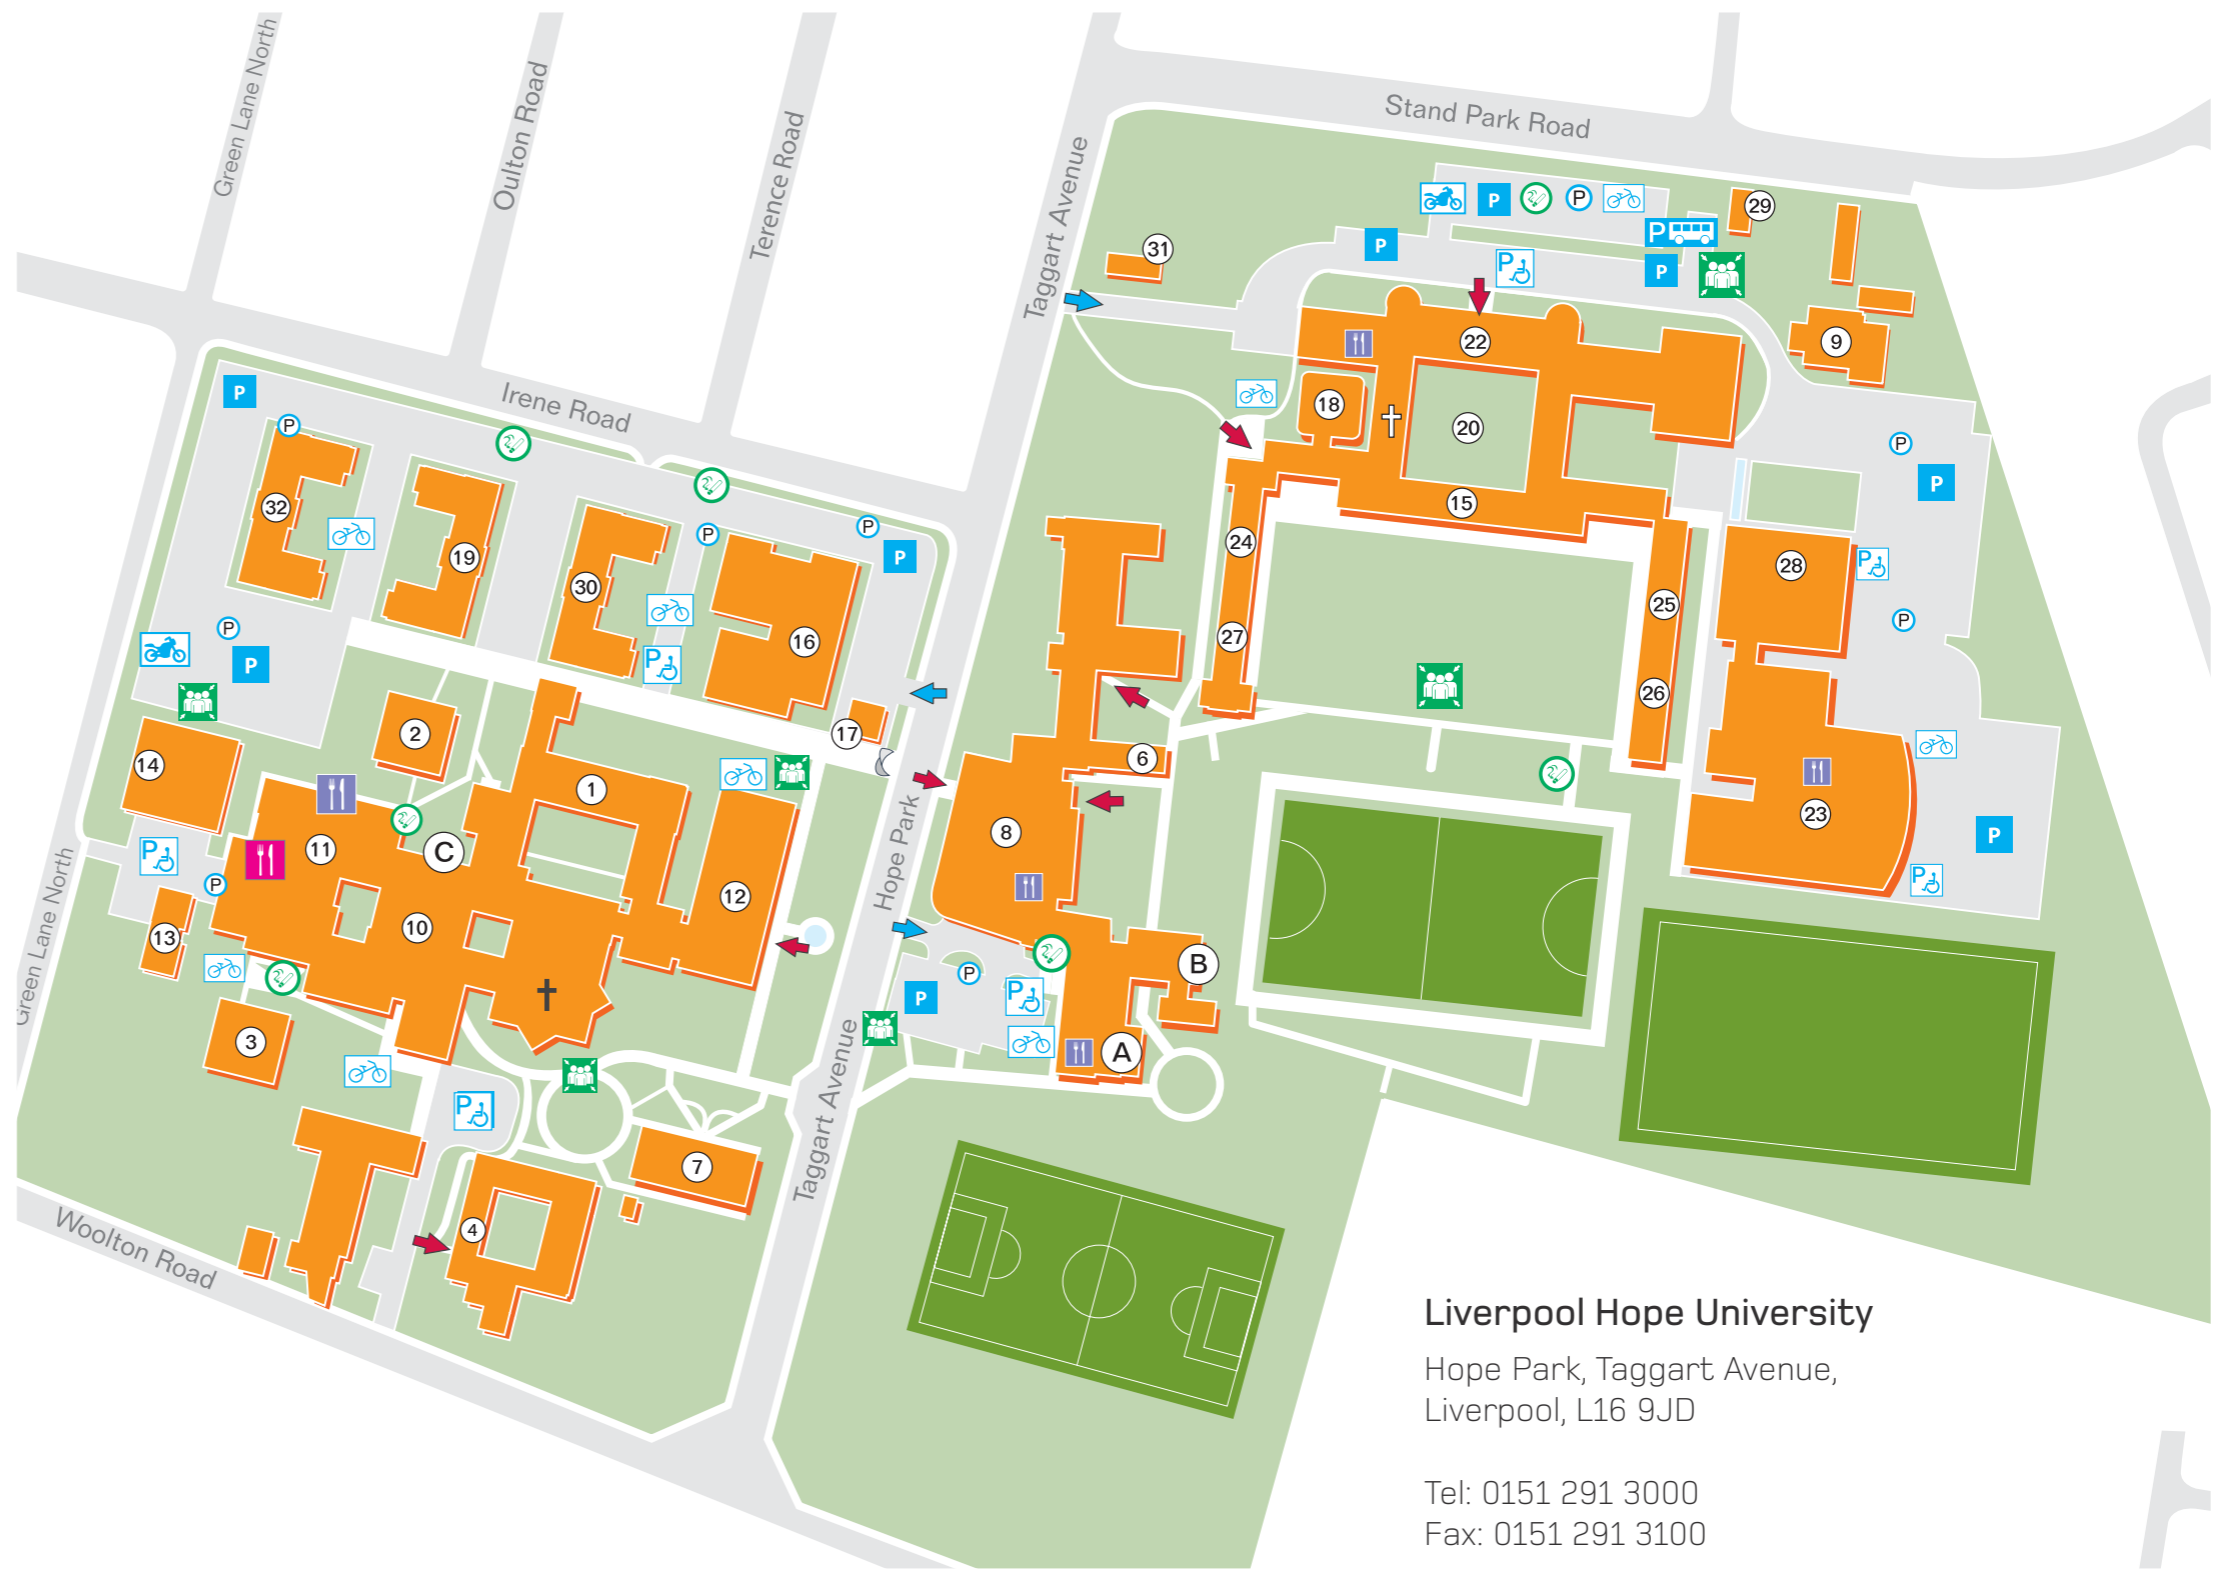

EDEN Arbour Room	A
EDEN Lounge	A
EDEN Suite	B
Our Place	C
Alexander Jones Building (AJB)	1
Angela Hall	2
Austin Hall	3
Business School (LHBS)	4
Chapel (Hope Park)	†
Chaplaincy	6
Conference Centre	7
EDEN (Education and Enterprise) Building	8
Estates	9
Frances Mary Lescher Building (FML)	10
Fresh Hope Food Court	11
Gateway Building, The	12
Green Lane Annexe (GLA)	13
Green Lane Building (GLB)	14
Hilda Constance Allen Building (HCA)	15
Lecture Theatre Complex (LTC)	16
Main Lodge	17
Markland, The	18
Newman Hall	19
Quad (Sheppard-Worlock Library, The)	20
Senate Room (and Trinity Chapel)	†
Sheppard-Worlock Library, The (SWL)	22
Hope Park Sports	23
St Agnes Hall	24
St Elphin Hall	25
St Etheldreda Hall	26
St Margaret Hall	27
Health Sciences Building	28
Stand Park Lodge	29
Teresa Hall	30
Taggart Lodge	31
Wesley Hall	32

Liverpool Hope University
 Hope Park, Taggart Avenue,
 Liverpool, L16 9JD

 Tel: 0151 291 3000
 Fax: 0151 291 3100

- ➔ Building Entrance
- ➡ Car Park Entrance
- P General Parking
- P Disabled Parking
- 🍴 Fresh Hope Catering
- 🍴 Other Catering Outlets
- 👥 Emergency Assembly Points
- 🚭 Designated Smoking Areas
- P Bus Coach Park
- 🚲 Cycle Stand
- P Parking Pay Point
- 🏍 Motorcycle Parking